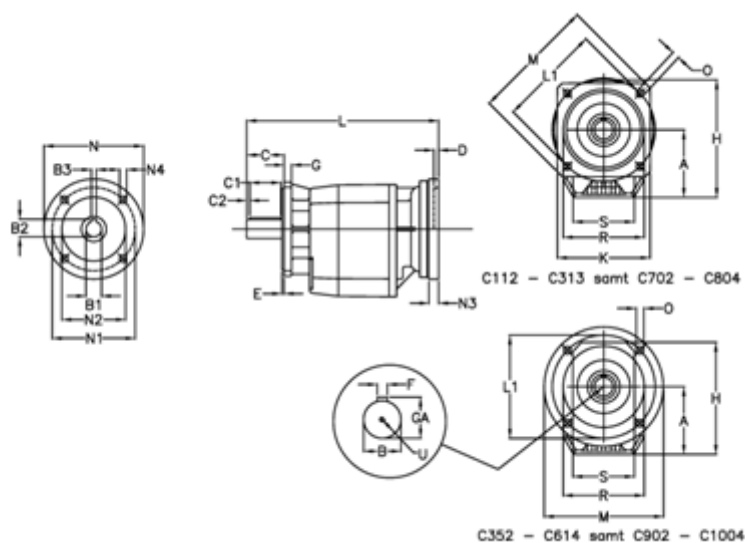

Article number: 40600810952440  
 Description: Helical gearbox  
 C803F-109,5-P100B5

## Measures

A = 247.0	D = 4.5	L1 = 350	R = 320
B = 80	E = 5	M = 400	S = 300
B1 = 28	F = 22	N = 250	U = M20x42
B2 = 31.3	G = 20	N1 = 215	
B3 = 8	GA = 85.0	N2 = 180	
C = 140	H = 422.0	N3 = 0	
C1 = 110	K = 350	N4 = M12x16	
C2 = 15	L = 543.0	O = 18.0	